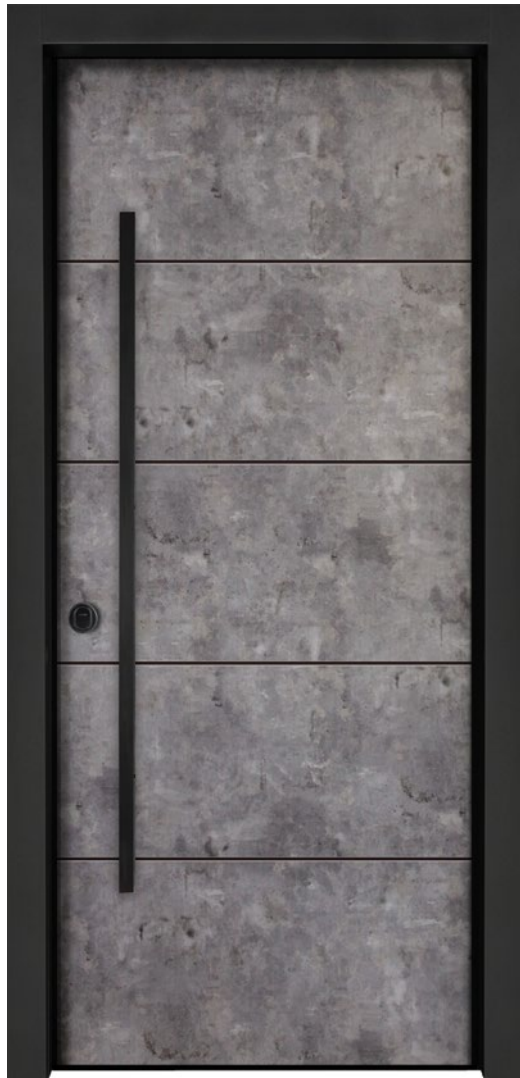

8052 - HPL Copper color
(Slotted Rectangle)

8052 - HPL Black color
(Slotted Rectangle)

8000

HPL Covering
Category

8060

8060

HPL Covering (Slotted Stripes)

8060 - HPL Cement color
(Slotted Stripes)

8060 - HPL Natural Wood color
(Slotted Stripes)

8060 - HPL Copper color
(Slotted Stripes)

Be sure that Superlock door
is beautiful and smart

Doors combined with a smart lock

Fingerprint

Pin Code

RFID Card

Mobile Phone Application