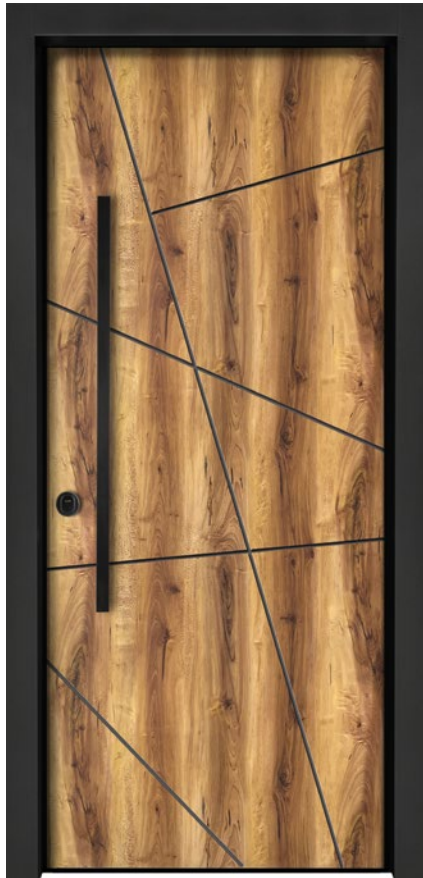

28

8000

HPL Covering
Category

8050

8050

HPL Covering (Slotted Angle)

8050 - HPL African Walnut color
(Slotted Angle)

8050 - HPL Cement color
(Slotted Angle)