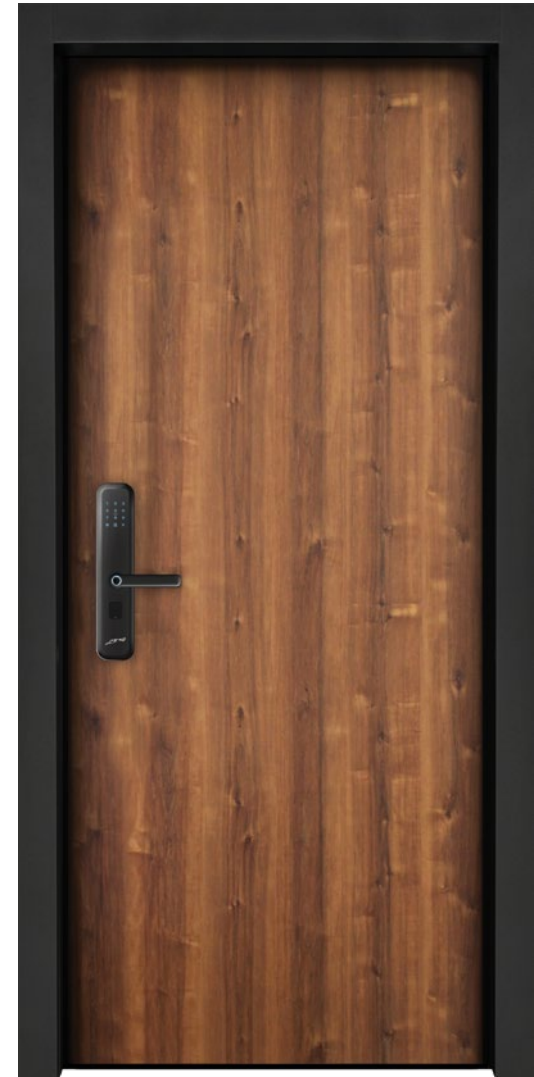

8021 - African Walnut color

8021 - Black color

8022B

Vertical Aluminum
Covering (Black side)

8022B

8022B - Walnut &
Black side color

8022B - African Walnut &
Black side color

8023B

8060 - HPL Natural Wood color
(Slotted Stripes)

8060 - HPL Copper color
(Slotted Stripes)

Be sure that Superlock door
is beautiful and smart

Doors combined with a smart lock

Fingerprint

Pin Code

RFID Card

Mobile Phone Application

Mechanical Key

Built-in Bell

8052 - HPL Copper color
(Slotted Rectangle)
Combined with Smart lock

8060 - HPL Cement color
(Slotted Stripes)
Combined with Smart lock

8040 - HPL Dark Walnut color
Combined with Smart lock