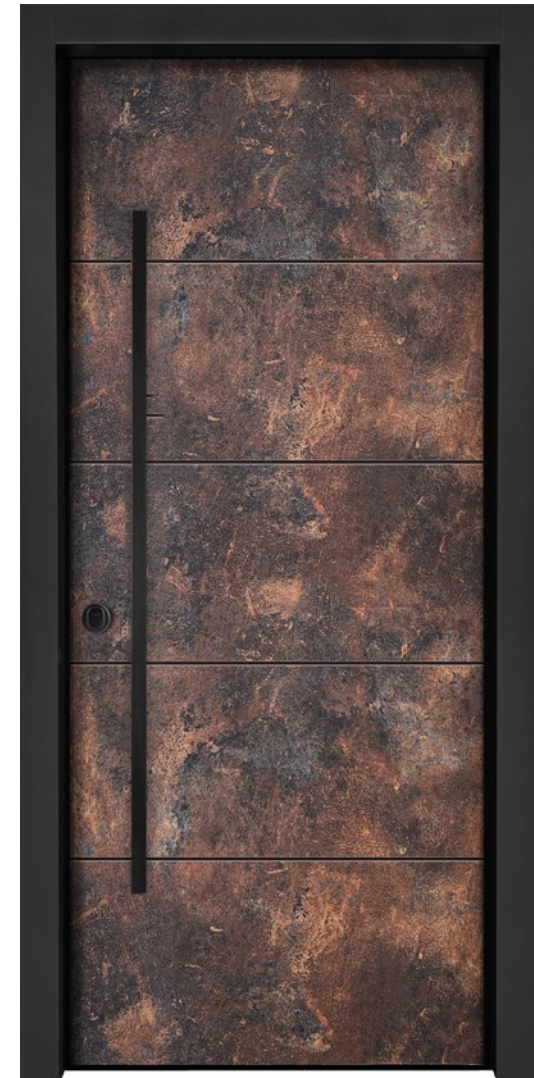

8020

8020 - Walnut color

8020 - African Walnut color

8020 - Black color

8021

Vertical Aluminum Covering

8021

8021 - Walnut color

8021 - African Walnut color

8021 - Black color

8022B

Vertical Aluminum
Covering (Black side)

8022B

8022B - Walnut &
Black side color

8022B - African Walnut &
Black side color

8023B

8052 - HPL Copper color
(Slotted Rectangle)

8052 - HPL Black color
(Slotted Rectangle)

8000

HPL Covering
Category

8060

8060

HPL Covering (Slotted Stripes)

8060 - HPL Cement color
(Slotted Stripes)

8060 - HPL Natural Wood color
(Slotted Stripes)

8060 - HPL Copper color
(Slotted Stripes)

Be sure that Superlock door
is beautiful and smart

Doors combined with a smart lock

Fingerprint

Pin Code

RFID Card

Mobile Phone Application