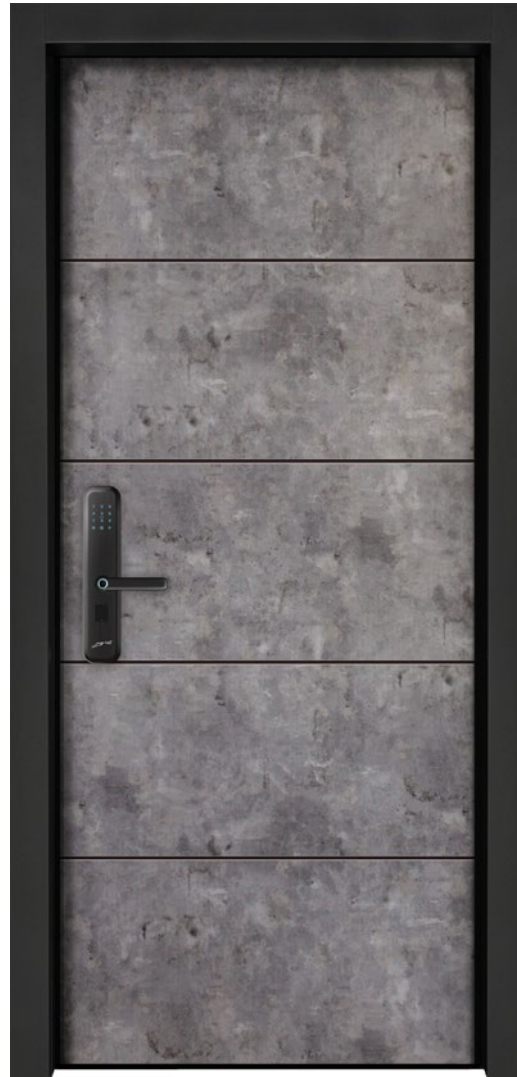

8060 - HPL Natural Wood color
(Slotted Stripes)

8060 - HPL Copper color
(Slotted Stripes)

Be sure that Superlock door
is beautiful and smart

Doors combined with a smart lock

Fingerprint

Pin Code

RFID Card

Mobile Phone Application

Mechanical Key

Built-in Bell

8052 - HPL Copper color
(Slotted Rectangle)
Combined with Smart lock

8060 - HPL Cement color
(Slotted Stripes)
Combined with Smart lock

8040 - HPL Dark Walnut color
Combined with Smart lock