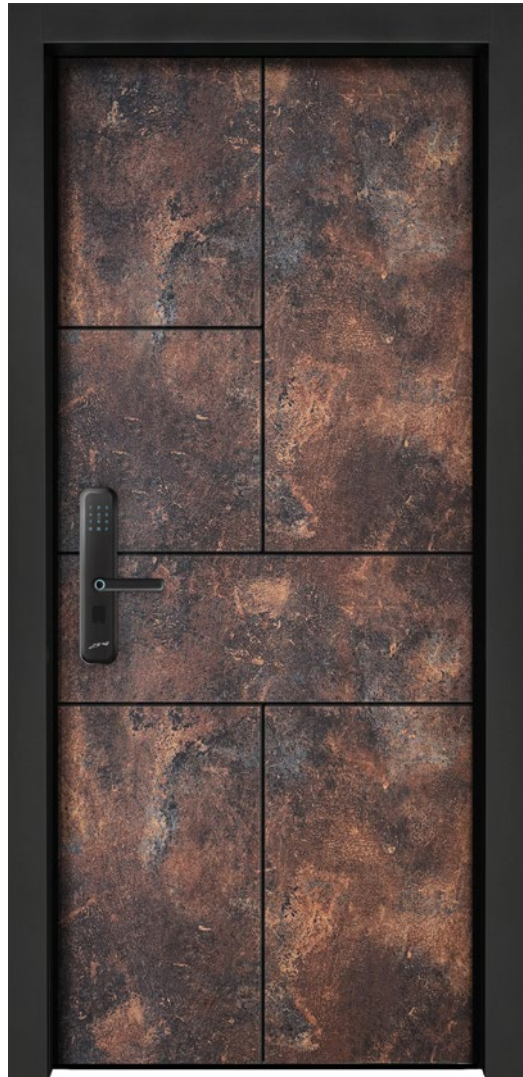

8020

8020 - Walnut color

8020 - African Walnut color

8020 - Black color

8021

Vertical Aluminum Covering

8021

8021 - Walnut color

8021 - African Walnut color

8021 - Black color

8022B

Vertical Aluminum
Covering (Black side)

8022B

8022B - Walnut &
Black side color

8022B - African Walnut &
Black side color

8023B

8060 - HPL Natural Wood color
(Slotted Stripes)

8060 - HPL Copper color
(Slotted Stripes)

Be sure that Superlock door
is beautiful and smart

Doors combined with a smart lock

Fingerprint

Pin Code

RFID Card

Mobile Phone Application

Mechanical Key

Built-in Bell

8052 - HPL Copper color
(Slotted Rectangle)
Combined with Smart lock

8060 - HPL Cement color
(Slotted Stripes)
Combined with Smart lock

8040 - HPL Dark Walnut color
Combined with Smart lock