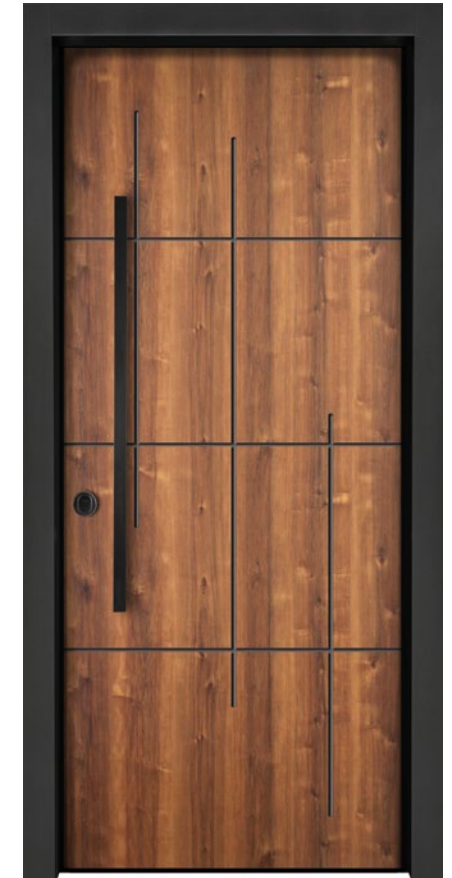

8051 - HPL Dark Walnut color
(Slotted Stripes)