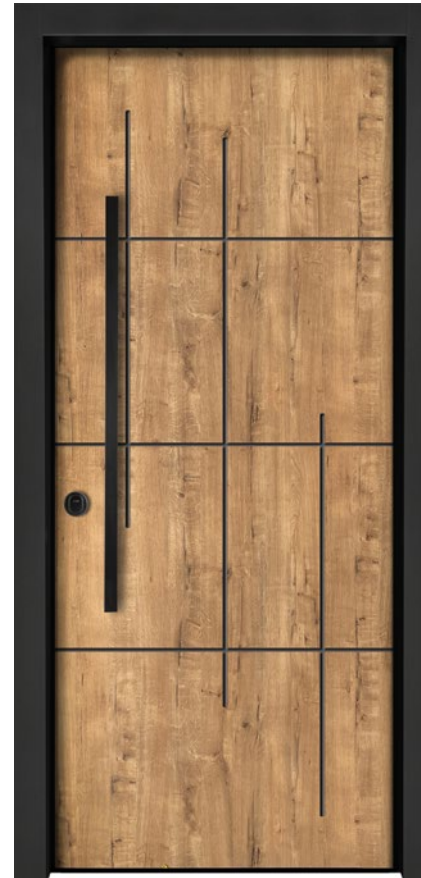

8051

8051

HPL Covering (Slotted Stripes)

8051 - HPL Natural Wood color
(Slotted Stripes)