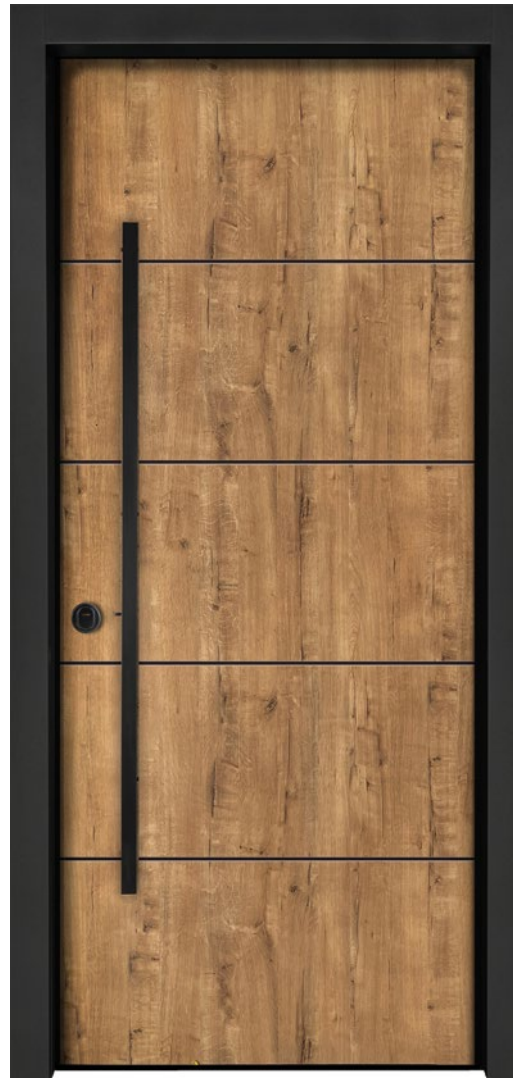

8052 - HPL Copper color
(Slotted Rectangle)

8052 - HPL Black color
(Slotted Rectangle)

8000

HPL Covering
Category

8060

8060

HPL Covering (Slotted Stripes)

8060 - HPL Cement color
(Slotted Stripes)

8060 - HPL Natural Wood color
(Slotted Stripes)

8060 - HPL Copper color
(Slotted Stripes)

Be sure that Superlock door
is beautiful and smart

Doors combined with a smart lock

Fingerprint

Pin Code

RFID Card

Mobile Phone Application